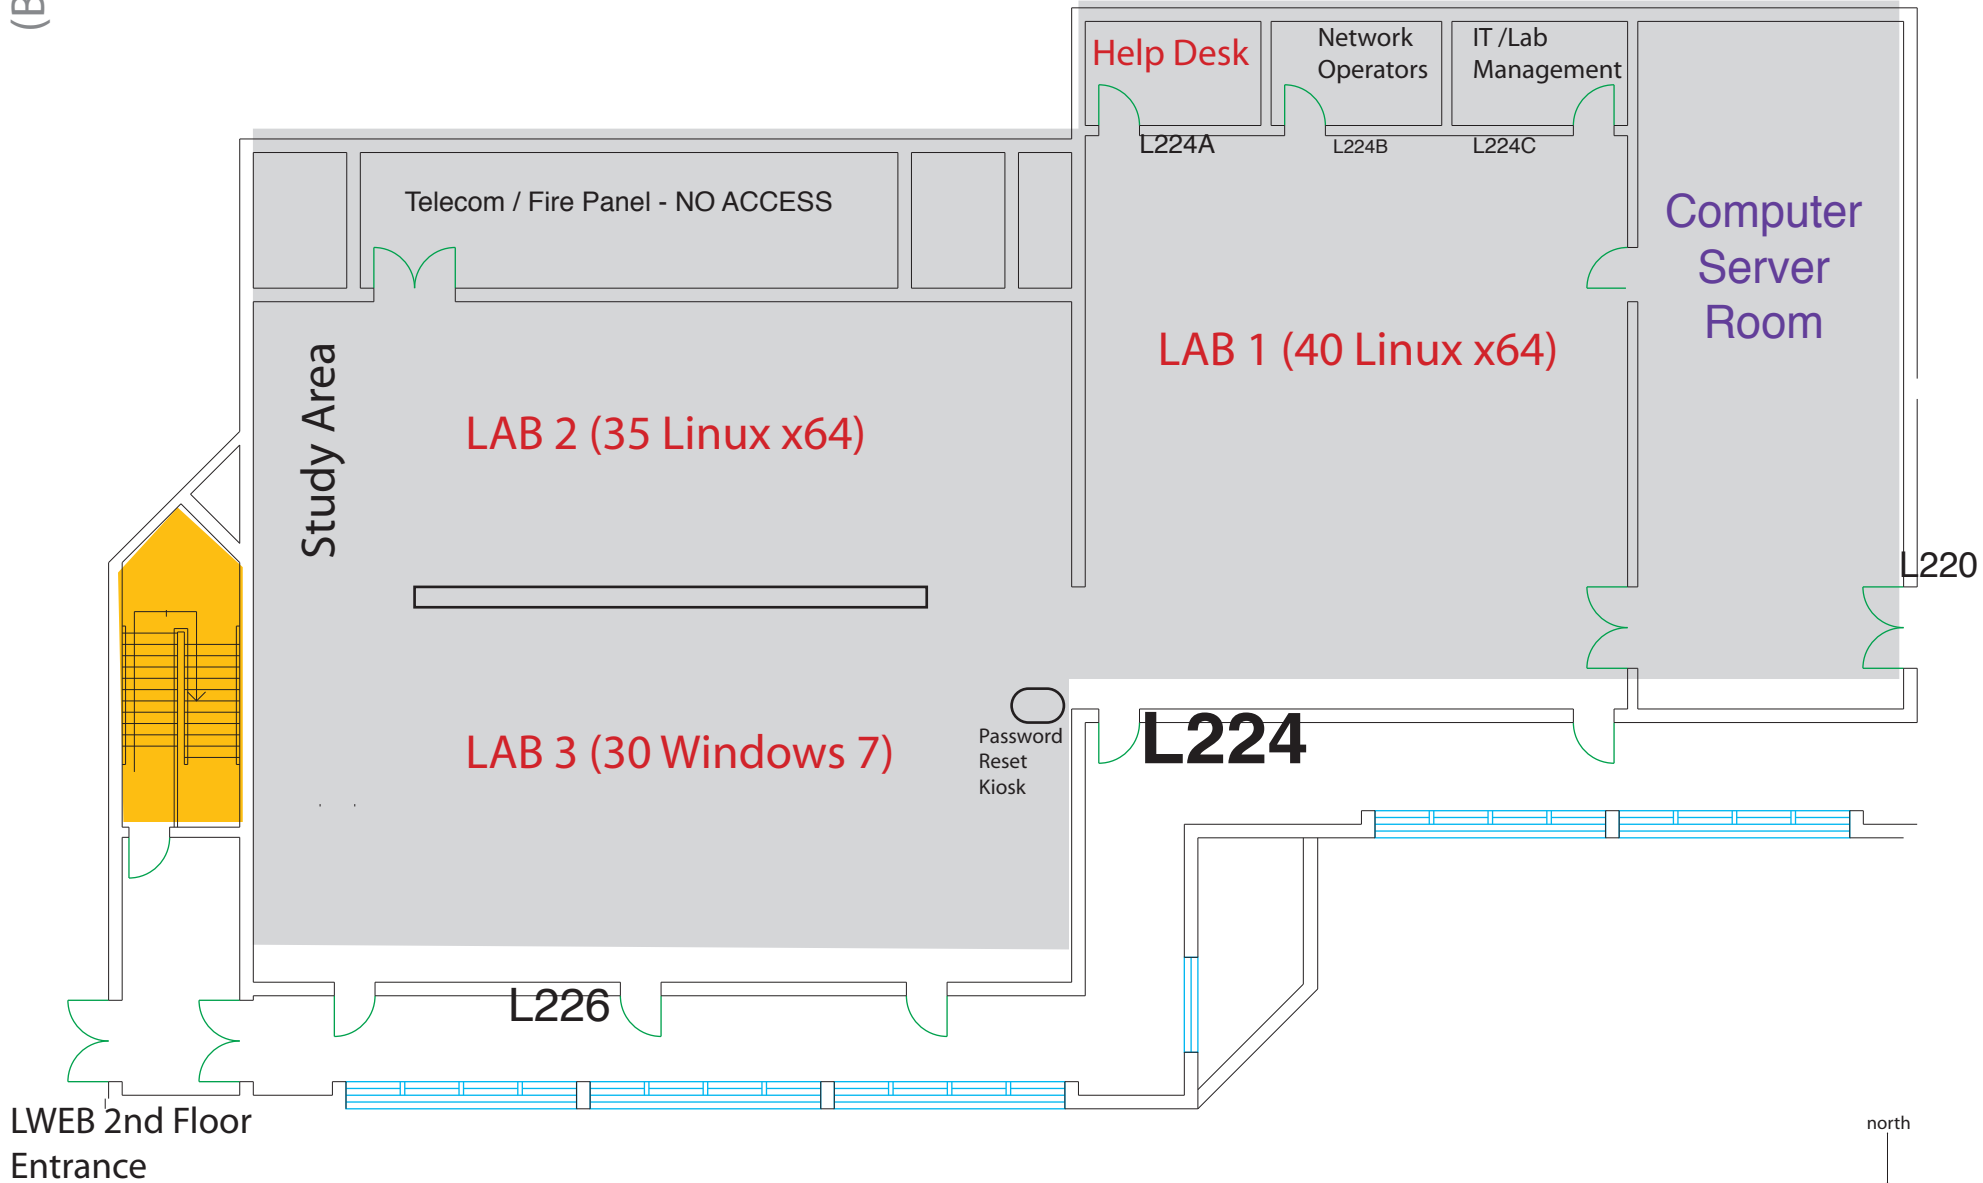

CADE FLOOR PLAN

(BLDG. 063)

WARNOCK LOWER LEVELS

LWEB 2nd Floor Entrance

north

NO SCALE