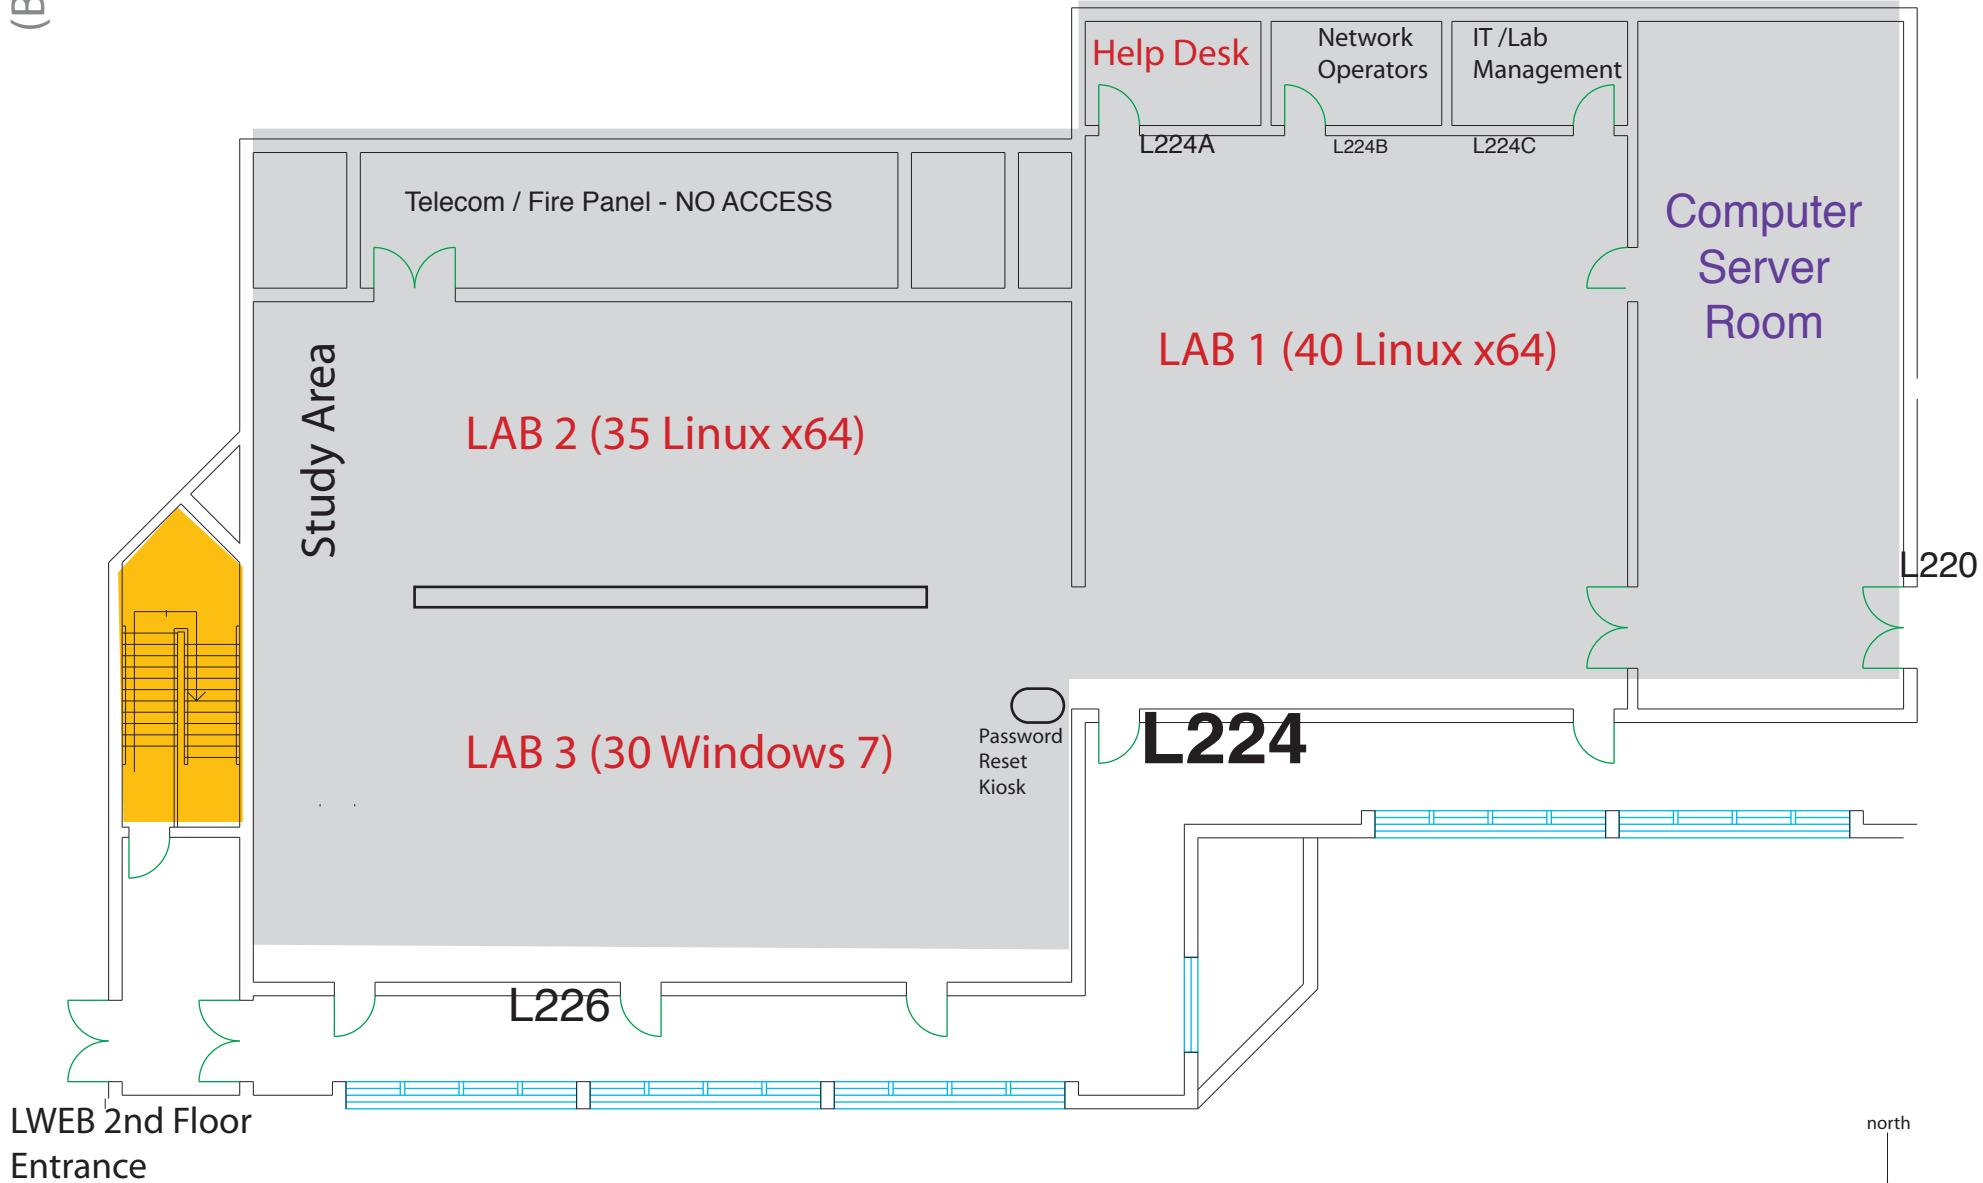

# CADE FLOOR PLAN

(BLDG. 063)

WARNOCK LOWER LEVELS

LWEB 2nd Floor Entrance

north

NO SCALE